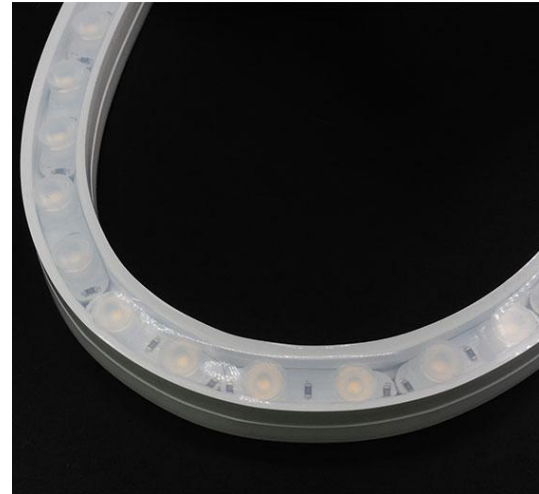

Üwatt 优一像

**LED Flexible Wall-washer with lens series**

## UNIQUE SELLING PROPOSITION

1. 3-5 times greater than that of traditional light strips(Wall-washer can spread up to 4M distance VS normal LED strip 1.5m max)
2. Easy to install & friendly to use;
3. Multiple lens for concentrated light for wall-washing & accent lighting scenario;
3. 3D Bend---unlimited application ;
4. Great performance under the operating temperature  $-20^{\circ}\text{C} \sim +45^{\circ}\text{C}$ ;
5. Perfect Color Consistency using Edison Led of  $\text{Ra}90$   $\text{SCDM} \leq 3$ , soft, no light spot;
6. IP65, Flame & saltwater resistant, VO/V1 fire rating, DMX512 for magic color & pixel chasing colors;
7. 5 years warranty, lifespan > 50000Hours.

**High luminous efficacy Edison SMD Chip**  
**One bin for color consistency**

**Multiple Acrylic Optic lens**  
**30°/25x45°/45x60°/60° or**  
**customized available**

# The Corona/Vault Collection

Specification	60leds/M strip-IP65	60leds/M strip-IP20	40leds/M strip(Single light, single cut) -IP65	40leds/M strip(Single light, single cut) -IP20
Working voltage	DC24V	DC24V	DC24V	DC24V
Minimum cut size	3leds/50MM	3leds/50MM	one led/25MM	one led/25MM
Finished strip size	15*11mm	12*9mm	15*11mm	12*9mm
Power	16.5W/M	16.5W/M	16.5W/M	16.5W/M
LM/M(@4000K)	1780lm/M	1780lm/M	1650lm/M	1650lm/M
Lens angle	30°/ 45X60°	30°/ 45X60°	30°/ 45X60°	30°/ 45X60°
CCT(SMD 2835)-- CRI90	2700/3000/4000/6000k	2700/3000/4000/6000k	2700/3000/4000/6000k	2700/3000/4000/6000k