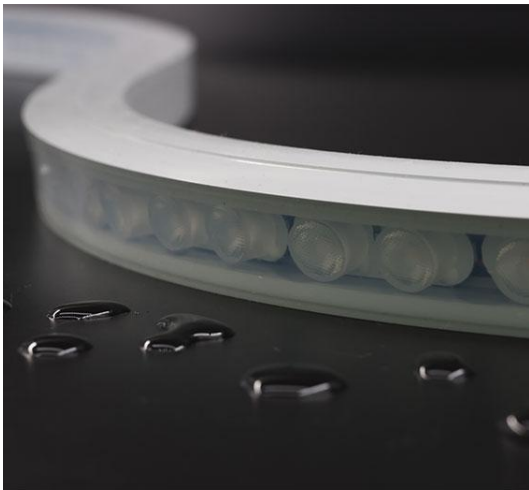

Üwatt 优一像

**LED Flexible Wall-washer with lens series**

## UNIQUE SELLING PROPOSITION

1. 3-5 times greater than that of traditional light strips(Wall-washer can spread up to 4M distance VS normal LED strip 1.5m max)
2. Easy to install & friendly to use;
3. Multiple lens for concentrated light for wall-washing & accent lighting scenario;
3. 3D Bend---unlimited application ;
4. Great performance under the operating temperature  $-20^{\circ}\text{C} \sim +45^{\circ}\text{C}$ ;
5. Perfect Color Consistency using Edison Led of  $\text{Ra}90$   $\text{SCDM} \leq 3$ , soft, no light spot;
6. IP65, Flame & saltwater resistant, VO/V1 fire rating, DMX512 for magic color & pixel chasing colors;
7. 5 years warranty, lifespan > 50000Hours.

**High luminous efficacy Edison SMD Chip**  
**One bin for color consistency**

**Multiple Acrylic Optic lens**  
**30°/25x45°/45x60°/60° or**  
**customized available**

# The Corona/Vault Collection

Specification	60leds/M strip-IP65	60leds/M strip-IP20	40leds/M strip(Single light, single cut) -IP65	40leds/M strip(Single light, single cut) -IP20
Working voltage	DC24V	DC24V	DC24V	DC24V
Minimum cut size	3leds/50MM	3leds/50MM	one led/25MM	one led/25MM
Finished strip size	15*11mm	12*9mm	15*11mm	12*9mm
Power	16.5W/M	16.5W/M	16.5W/M	16.5W/M
LM/M(@4000K)	1780lm/M	1780lm/M	1650lm/M	1650lm/M
Lens angle	30°/ 45X60°	30°/ 45X60°	30°/ 45X60°	30°/ 45X60°
CCT(SMD 2835)-- CRI90	2700/3000/4000/6000k	2700/3000/4000/6000k	2700/3000/4000/6000k	2700/3000/4000/6000k