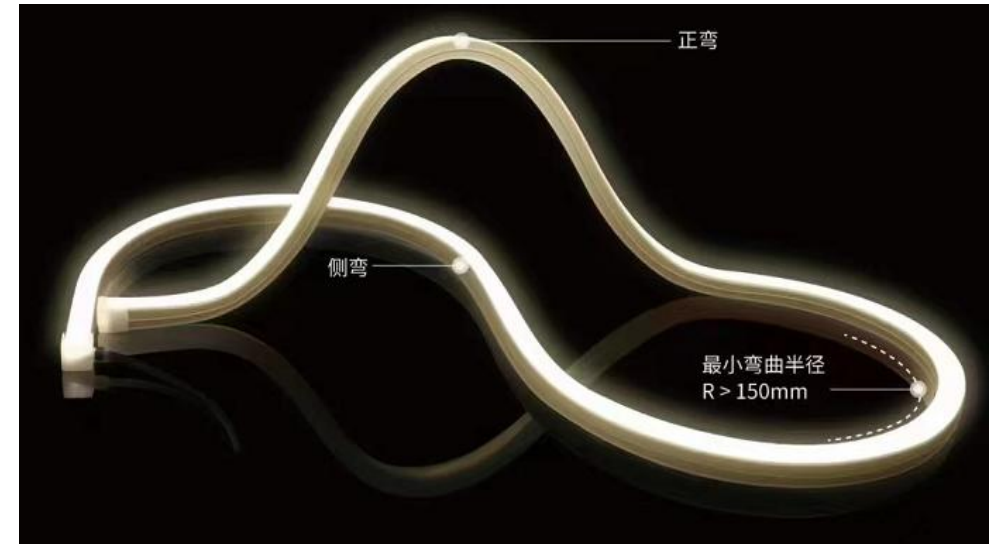

The 3D Bend Collection

Specification	48leds/m wall-washer 3D bend	48leds/m wall-washer 3D bend	36leds/m RGBW 3D bend
Working voltage	DC24V	DC24V	DC24V
Minimum cut size	2leds/41.6MM	2leds/41.6MM	6leds/166.6MM
Finished strip size	16*16mm	24*24mm	30*30mm
Power	16W/M	24W/M	36W/M
Lens angle	60°/30X45°	30°/60°/25X45°	30°/60°
SMD type	SMD2835 WHITE	SMD3030 WHITE	SMD5050 RGBW
Control mode	DMX	DMX	DMX